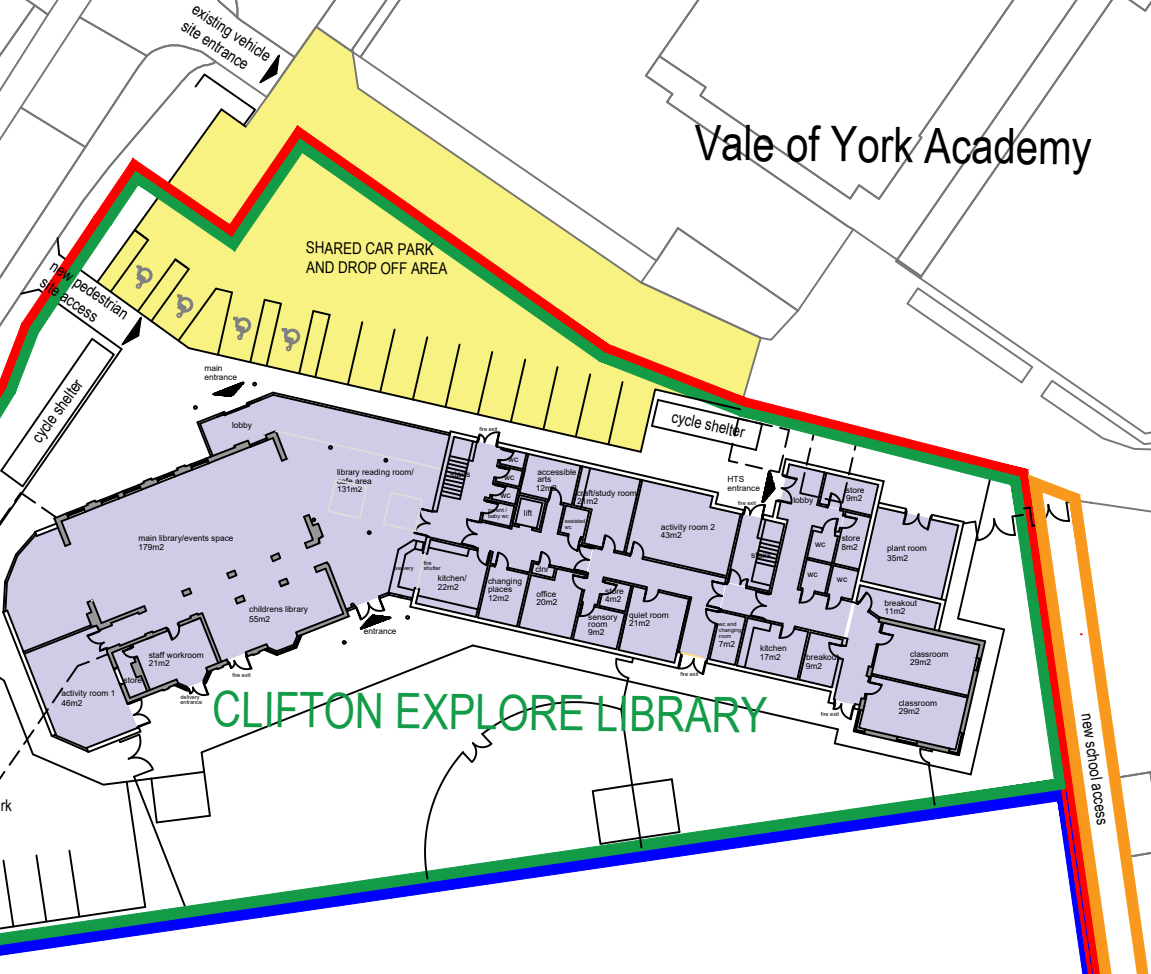

Vale of York Academy

SHARED CAR PARK AND DROP OFF AREA

CLIFTON EXPLORE LIBRARY

HOUSING SITE AREA

RAWCLIFFE DRIVE

34

RAWCLIFFE LANE

FAIRWAY

Rev	Date	Revision	By

Contact:
Tel No:
FAX No:
Email:

Job Title
CLIFTON EXPLORE LIBRARY

SITE BOUNDARY LAYOUT

Drawn AT	Checked	Authorised
-------------	---------	------------

Date Nov 2021	Scale/AT 1/200
------------------	-------------------

Issue Status:

Drawing Number
200043/SP100

Revision